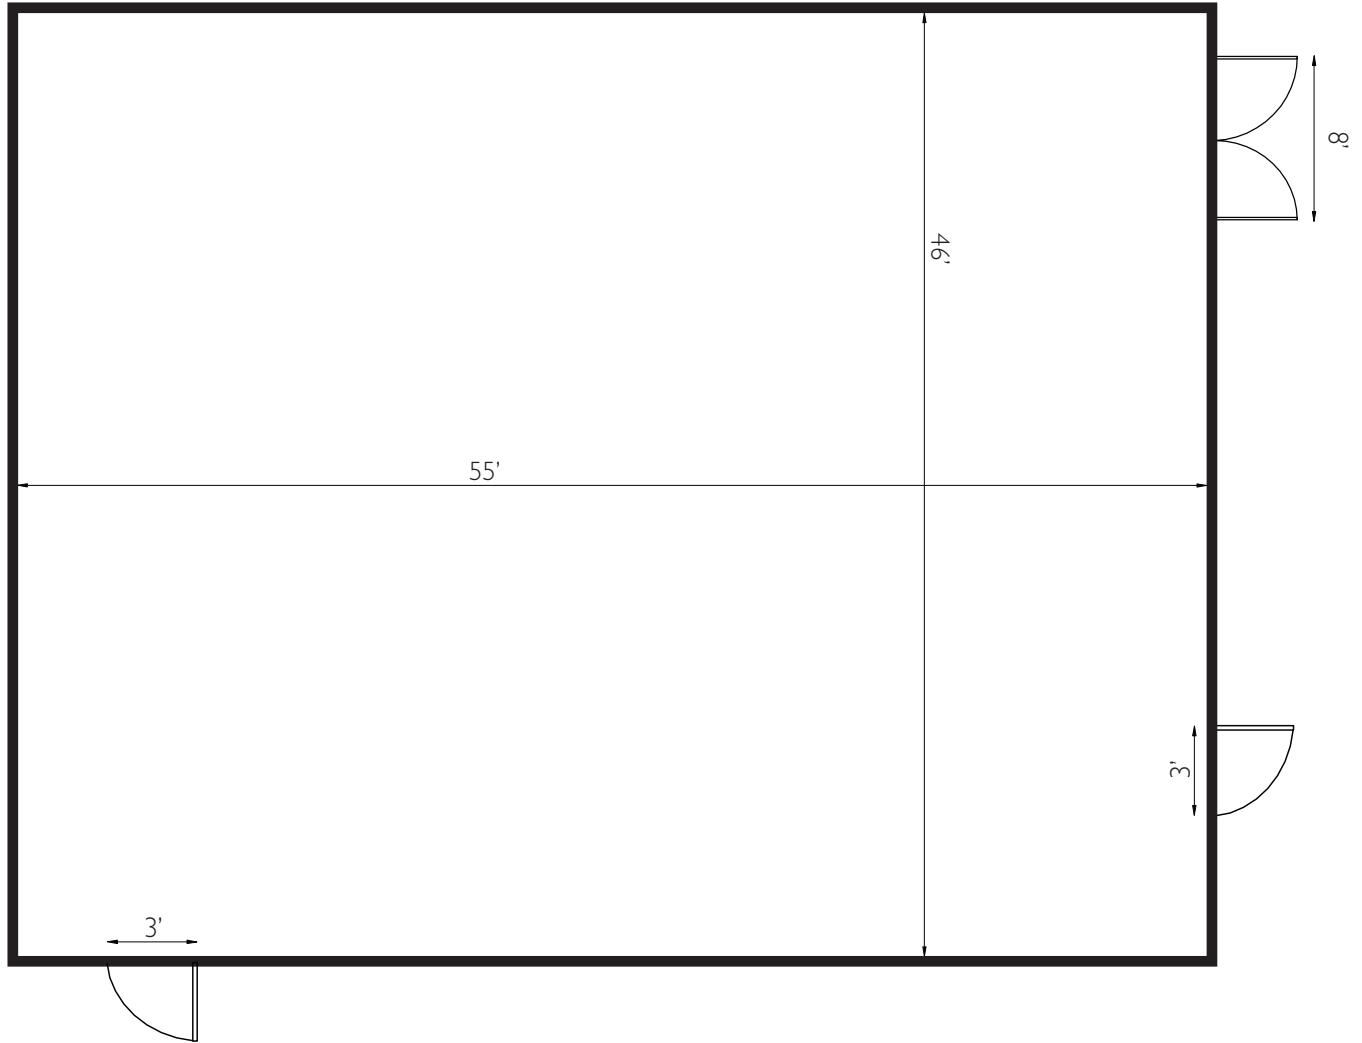

**STUDIO
B**

Horizons [Companies]

Floorplan

Dimensions	
Width	46'
Length	55'
Height	20'
Square Feet	2530
Door Height	10'

Features & Amenities:

[Free]

- Wireless Internet
- MP3 Stereo Player
- Rec Room
- 2 Kitchens
- Loading Dock
- FAX Machine
- Showers/Dressing Rooms
- Spacious Hospitality Area