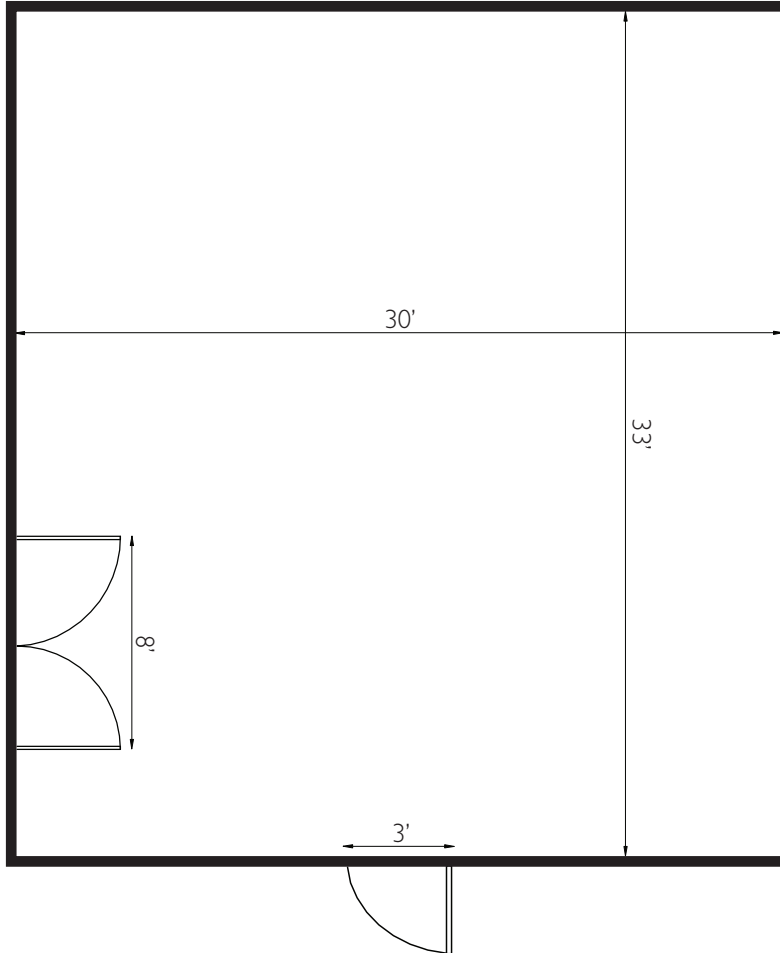

Horizons [Companies]

Floorplan

Dimensions	
Width	30'
Length	33'
Height	20'
Height To Grid	14'
Square Feet	990
Door Height	10'

Features & Amenities:

[Free]

- Wireless Internet
- MP3 Stereo Player
- Rec Room
- 2 Kitchens
- Loading Dock
- Greenscreen
[Hard/Soft Backgrounds]
- FAX Machine
- Showers/Dressing Rooms
- Spacious Hospitality Area